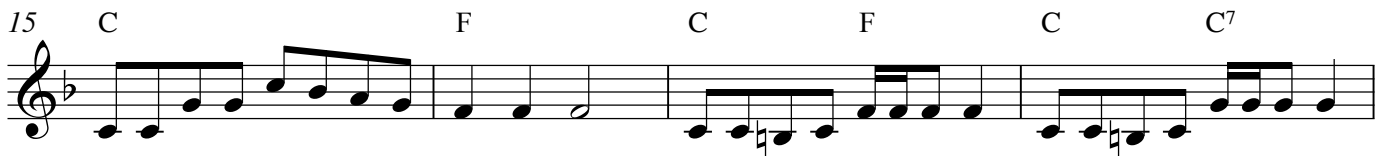

49 F C F C C⁷ C C⁷

Musical staff 49-52: Treble clef, key signature of one flat (Bb). Measures 49-52. Chords: F, C, F, C, C⁷, C, C⁷. The melody consists of eighth and quarter notes.

53 C F C F C C⁷ F

Musical staff 53-57: Treble clef, key signature of one flat (Bb). Measures 53-57. Chords: C, F, C, F, C, C⁷, F. The melody consists of eighth and quarter notes.

58 C G C

Musical staff 58-62: Treble clef, key signature of one flat (Bb). Measures 58-62. Chords: C, G, C. The melody consists of eighth and quarter notes.

63 G C F

Musical staff 63-67: Treble clef, key signature of one flat (Bb). Measures 63-67. Chords: G, C, F. The melody consists of eighth and quarter notes.

68 C C⁷

Musical staff 68-72: Treble clef, key signature of one flat (Bb). Measures 68-72. Chords: C, C⁷. The melody consists of eighth and quarter notes.

73 F

Musical staff 73-77: Treble clef, key signature of one flat (Bb). Measures 73-77. Chord: F. The melody consists of eighth and quarter notes.

78 B^b F C F

Musical staff 78-82: Treble clef, key signature of one flat (Bb). Measures 78-82. Chords: B^b, F, C, F. The melody consists of eighth and quarter notes.

83 C F C C⁷ C C⁷ C F

Musical staff 83-86: Treble clef, key signature of one flat (Bb). Measures 83-86. Chords: C, F, C, C⁷, C, C⁷, C, F. The melody consists of eighth and quarter notes.