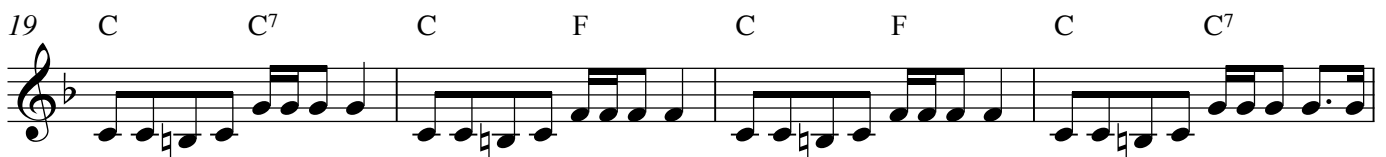

49 F C F C C⁷ C C⁷

Musical staff 49-52: Treble clef, key signature of one flat (Bb). Measures 49-52. Chords: F, C, F, C, C⁷, C, C⁷. The melody consists of eighth and quarter notes.

53 C F C F C C⁷ F

Musical staff 53-57: Treble clef, key signature of one flat (Bb). Measures 53-57. Chords: C, F, C, F, C, C⁷, F. The melody consists of eighth and quarter notes.

58 C G C

Musical staff 58-62: Treble clef, key signature of one flat (Bb). Measures 58-62. Chords: C, G, C. The melody consists of eighth and quarter notes.

63 G C F

Musical staff 63-67: Treble clef, key signature of one flat (Bb). Measures 63-67. Chords: G, C, F. The melody consists of eighth and quarter notes.

68 C C⁷

Musical staff 68-72: Treble clef, key signature of one flat (Bb). Measures 68-72. Chords: C, C⁷. The melody consists of eighth and quarter notes.

73 F

Musical staff 73-77: Treble clef, key signature of one flat (Bb). Measures 73-77. Chord: F. The melody consists of eighth and quarter notes.

78 B^b F C F

Musical staff 78-82: Treble clef, key signature of one flat (Bb). Measures 78-82. Chords: B^b, F, C, F. The melody consists of eighth and quarter notes.

83 C F C C⁷ C C⁷ C F

Musical staff 83-86: Treble clef, key signature of one flat (Bb). Measures 83-86. Chords: C, F, C, C⁷, C, C⁷, C, F. The melody consists of eighth and quarter notes.